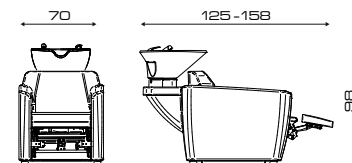

ACCESSORI/ACCESSORIES

Pedaliera Up/Down
Foot control Up/Down

Pedaliera Jet
Jet foot control

Mixer termostatico
Thermost. water mixer

Vaschetta di servizio
Link bowl

ZONE WASH PRO

Cod. 541

MODELLI/MODELS