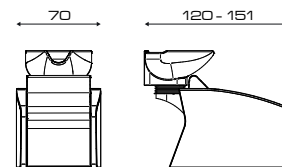

Fisso
Fix

Relax
Relax

Jet
Jet

ACCESSORI/ACCESSORIES

Pedallera Up/Down
Foot control Up/Down

Pedallera Jet
Jet foot control

Mixer termostatico
Thermost. water mixer

PASHA' 2 POSTI