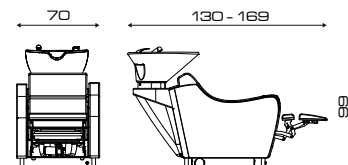

Fisso
Fix

Relax
Relax

Jet
Jet

ACCESSORI/ACCESSORIES

Pedaliera Up/Down
Foot control Up/Down

Pedaliera Jet
Jet foot control

Mixer termostatico
Thermost. water mixer

Vaschetta di servizio
Link bowl