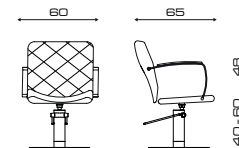

Braccioli imbottiti
Padded armrests

ACCESSORI/ACCESSORIES

Poggiagambe
Footrest

Poggiatesta
Headrest

Braccioli imbottiti
Padded armrests

COCO' ESSENTIAL

Cod. 106.8R - Cod. 106.17L

MODELLI/MODELS