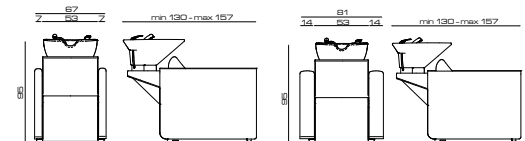

Vaschetta di servizio
Link bowl

TRESOR MODULO

SLIM Cod. 507+502D-502S
MID Cod. 507+503D-503S

MODELLI/MODELS

ACCESSORI/ACCESSORIES

TRESOR FIRST

Cod. 510P

MODELLI/MODELS