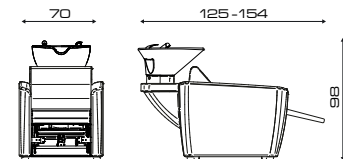

Fisso
Fix

Relax
Relax

Jet
Jet

ACCESSORI/ACCESSORIES

Pedaliera Up/Down
Foot control Up/Down

Pedaliera Jet
Jet foot control

Mixer termostatico
Thermost. water mixer

Vaschetta di servizio
Link bowl