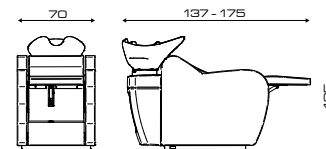

ACCESSORI/ACCESSORIES

Pedaliera Up/Down
Foot control Up/Down

Pedaliera Jet
Jet foot control

Mixer termostatico
Thermost. water mixer