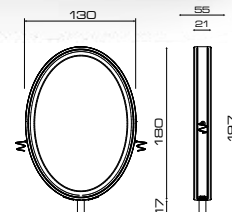

VISIONHAIR

Cod. 960

Cod. 130

Cod. 130G

GOLD

ACCESSORI/ACCESSORIES

illuminazione
Light

Portaphon
Hair dryer holder

Supplemento colore nero opaco
At extra charge matt black colour