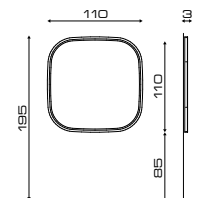

DI SERIE/STANDARD

illuminazione frontale
Frontlighting