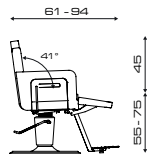

OM-X OPTIMA

Cod. 323B.28S

SKAI
P.110

ACCESSORI/ACCESSORIES

Cuscino bimbo
Cushion for children

Scivolo lavabo
Plastic groove