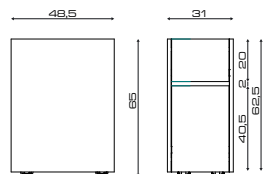

Cod. 664 Carrello per lettino fable in legno con ruote e struttura di contenimento per lettino fable.
Wooden trolley on wheels with containment structure, for fable bed.