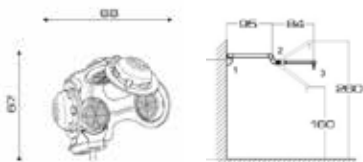

COLORI/COLORS

Nero
Black