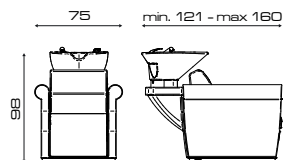

Jet
Jet

Cod. 547

Cod. 547 + OPTIMA

ACCESSORI/ACCESSORIES

Pedaliere Up/Down
Foot control Up/Down

Pedaliere Jet
Jet foot control

Mixer termostatico
Thermost. water mixer

Vaschetta di servizio
Link bowl