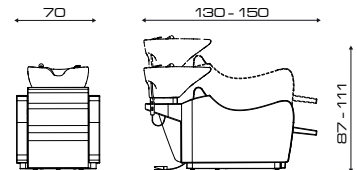

WEN LIFT

Cod. 542P

MODELLI/MODELS

Relax
Relax

Jet
Jet

ACCESSORI/ACCESSORIES

Mixer termostatico
Thermost. water mixer

Pedallera Up/Down
Foot control Up/Down

Pedallera Jet
Jet foot control