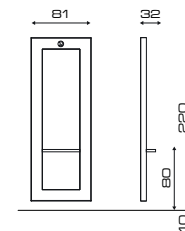

Supplemento colore nero opaco
At extra charge matt black colour

KING TECNO

Cod. 931

MODELLI/MODELS

ACCESSORI/ACCESSORIES

Portaphon estraibile
Retractable hair dryer holder

COLORI/COLORS

 Bianco lucido
Gloss white