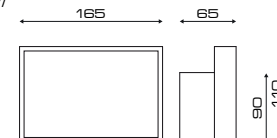

COLORI STANDARD/ STANDARD COLORS

Nero lucido
Gloss black