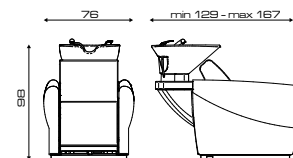

ACCESSORI/ACCESSORIES

Pedaliera Up/Down
Foot control Up/Down

Pedaliera Jet
Jet foot control

Mixer termostatico
Thermost. water mixer

Vaschetta di servizio
Link bowl

BYRON

Cod. 501

MODELLI/MODELS