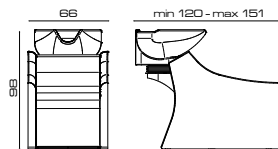

Fisso
Fix

Relax
Relax

Jet
Jet

ACCESSORI/ACCESSORIES

Pedallera Up/Down
Foot control Up/Down

Pedallera Jet
Jet foot control

Mixer termostatico
Thermost. water mixer

POSTI LAVORO/STYLING UNITS