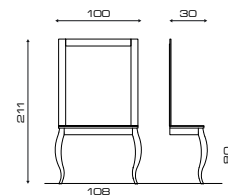

COLORI/COLORS

Bianco lucido
Gloss white

Nero lucido
Gloss black