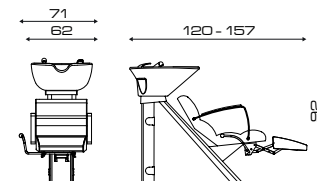

ACCESSORI/ACCESSORIES

Mixer antigoccia
Drip-proof water mixer

Mixer termostatico
Thermost. water mixer

Mobile di servizio
Intermediate cabinet

Braccioli rivestiti
Padded armrests

RIVA

Cod. 544

MODELLI/MODELS