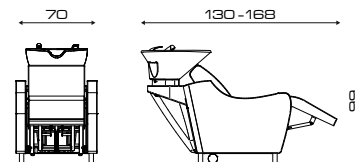

ACCESSORI/ACCESSORIES

Pedaliera Up/Down
Foot control Up/Down

Pedaliera Jet
Jet foot control

Mixer Termostatico
Thermost. water mixer

Vaschetta di servizio
Link bowl