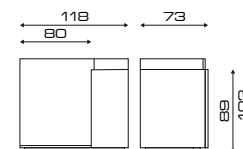

COLORI/COLORS

- Bianco lucido
  Gloss white
- Nero lucido
  Gloss black