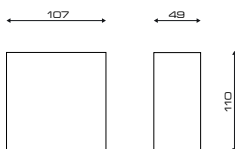

COLORI/COLORS

- Bianco lucido
  Gloss white
- Nero lucido
  Gloss black