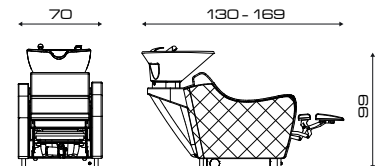

Pedallera Up/Down
Foot control Up/Down

Pedallera Jet
Jet foot control

Mixer termostatico
Thermost. water mixer

Vaschetta di servizio
Link bowl

WEN OPTIMA

Cod. 519B

SKAI
P.110

MODELLI/MODELS