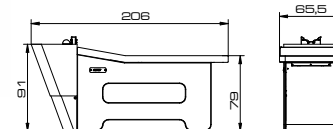

VERSIONI/VERSIONS

Cod. 550

Spalla basic
Basic sides

Cod. 550 + LED + MOT + JET

Spalla basic con luce, schienale comfort
Basic sides with lighting, comfort backrest

Cod. 155

Tray-regular tavolozza trattamenti completa di ciotole
Tray-regular, palette for treatments complete with bowls