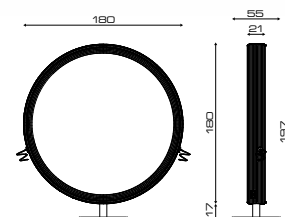

Supplemento colore nero opaco
At extra charge matt black colour

VISIONHAIR

Cod. 960

Cod. 130

Cod. 130G

GOLD

ACCESSORI/ACCESSORIES

illuminazione
Light