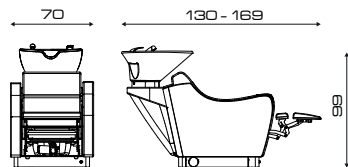

Pedaliera Up/Down
Foot control Up/Down

Pedaliera Jet
Jet foot control

Mixer termostatico
Thermost. water mixer

Vaschetta di servizio
Link bowl

WEN FIRST

Cod. 546P

MODELLI/MODELS

Relax
Relax