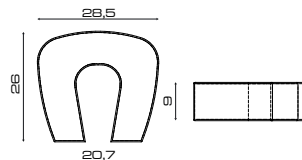

Cod. 107.1 Cuscino poggia testa con foro viso in memory foam.
Memory foam headrest pillow with face hole.