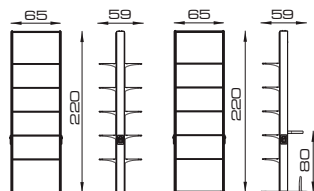

ACCESSORI/ACCESSORIES

Kit Luci incluso
Light Kit Included