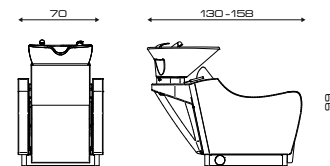

WEN PRO

Cod. 537

SKAI
P.110

MODELLI/MODELS

Fisso
Fix

Relax
Relax

Jet
Jet

ACCESSORI/ACCESSORIES

Pedallera Up/Down
Foot control Up/Down

Pedallera Jet
Jet foot control

Mixer termostatico
Thermost. water mixer

Vaschetta di servizio
Link bowl