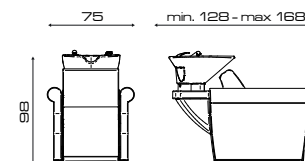

Pedallera Up/Down
Foot control Up/Down

Pedallera Jet
Jet foot control

Mixer termostatico
Thermost. water mixer

Vaschetta di servizio
Link bowl

MODELLI/MODELS

ACCESSORI/ACCESSORIES

ZONE PRO OPTIMA

Cod. 549