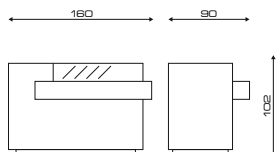

COLORI/COLORS

- Bianco lucido
  Gloss white

- Nero lucido
  Gloss black

ACCESSORI/ACCESSORIES

- Kit Luci incluso
  Light Kit included

COLORI/COLORS

- Bianco lucido
  Gloss white

- Nero lucido
  Gloss black