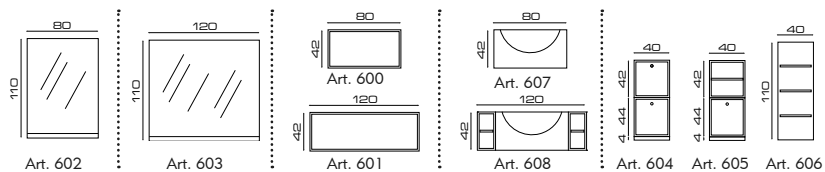

COMPONENTI/COMPONENTS